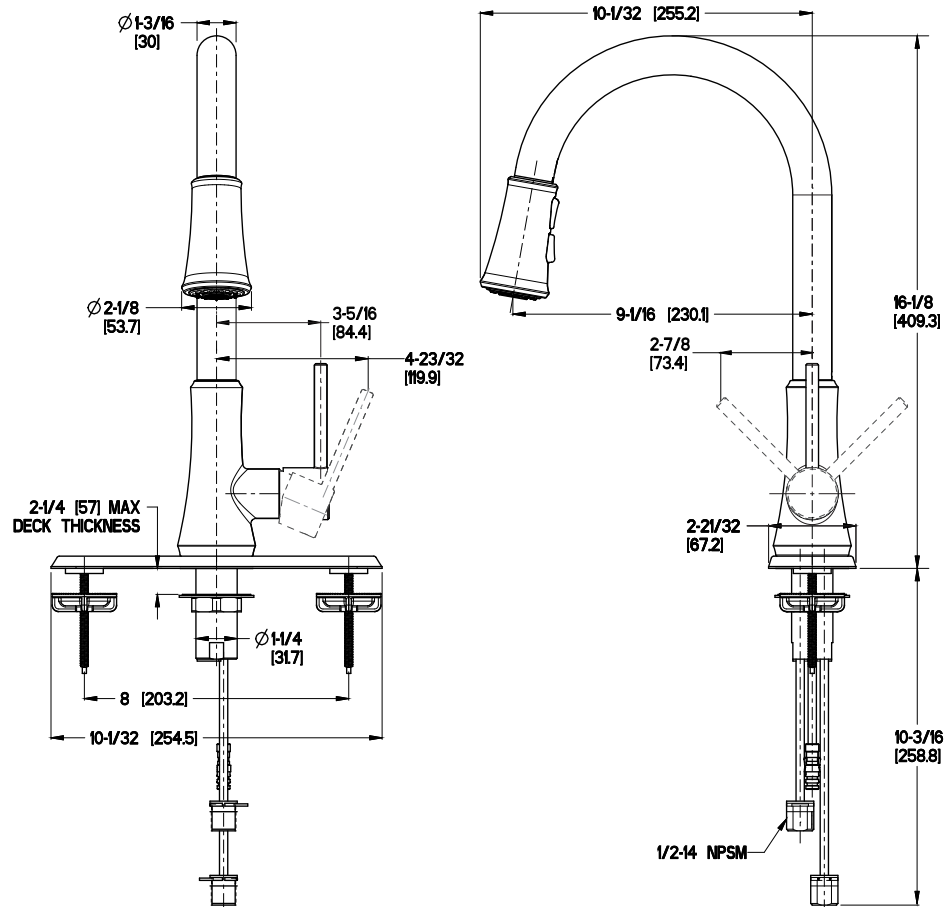

## Specifications

- 360° Rotating Spout

### Features

- 1.75 GPM Flow Rate
- 2 Function Pull-Down Sprayer
- 360° Rotating Spout
- Install With or Without Deck Plate
- Pfaster Connect
- Pforever Warranty®

## Dimensions

Ø1-3/8 Min to Ø1-1/2 Max. Deck Hole Openings